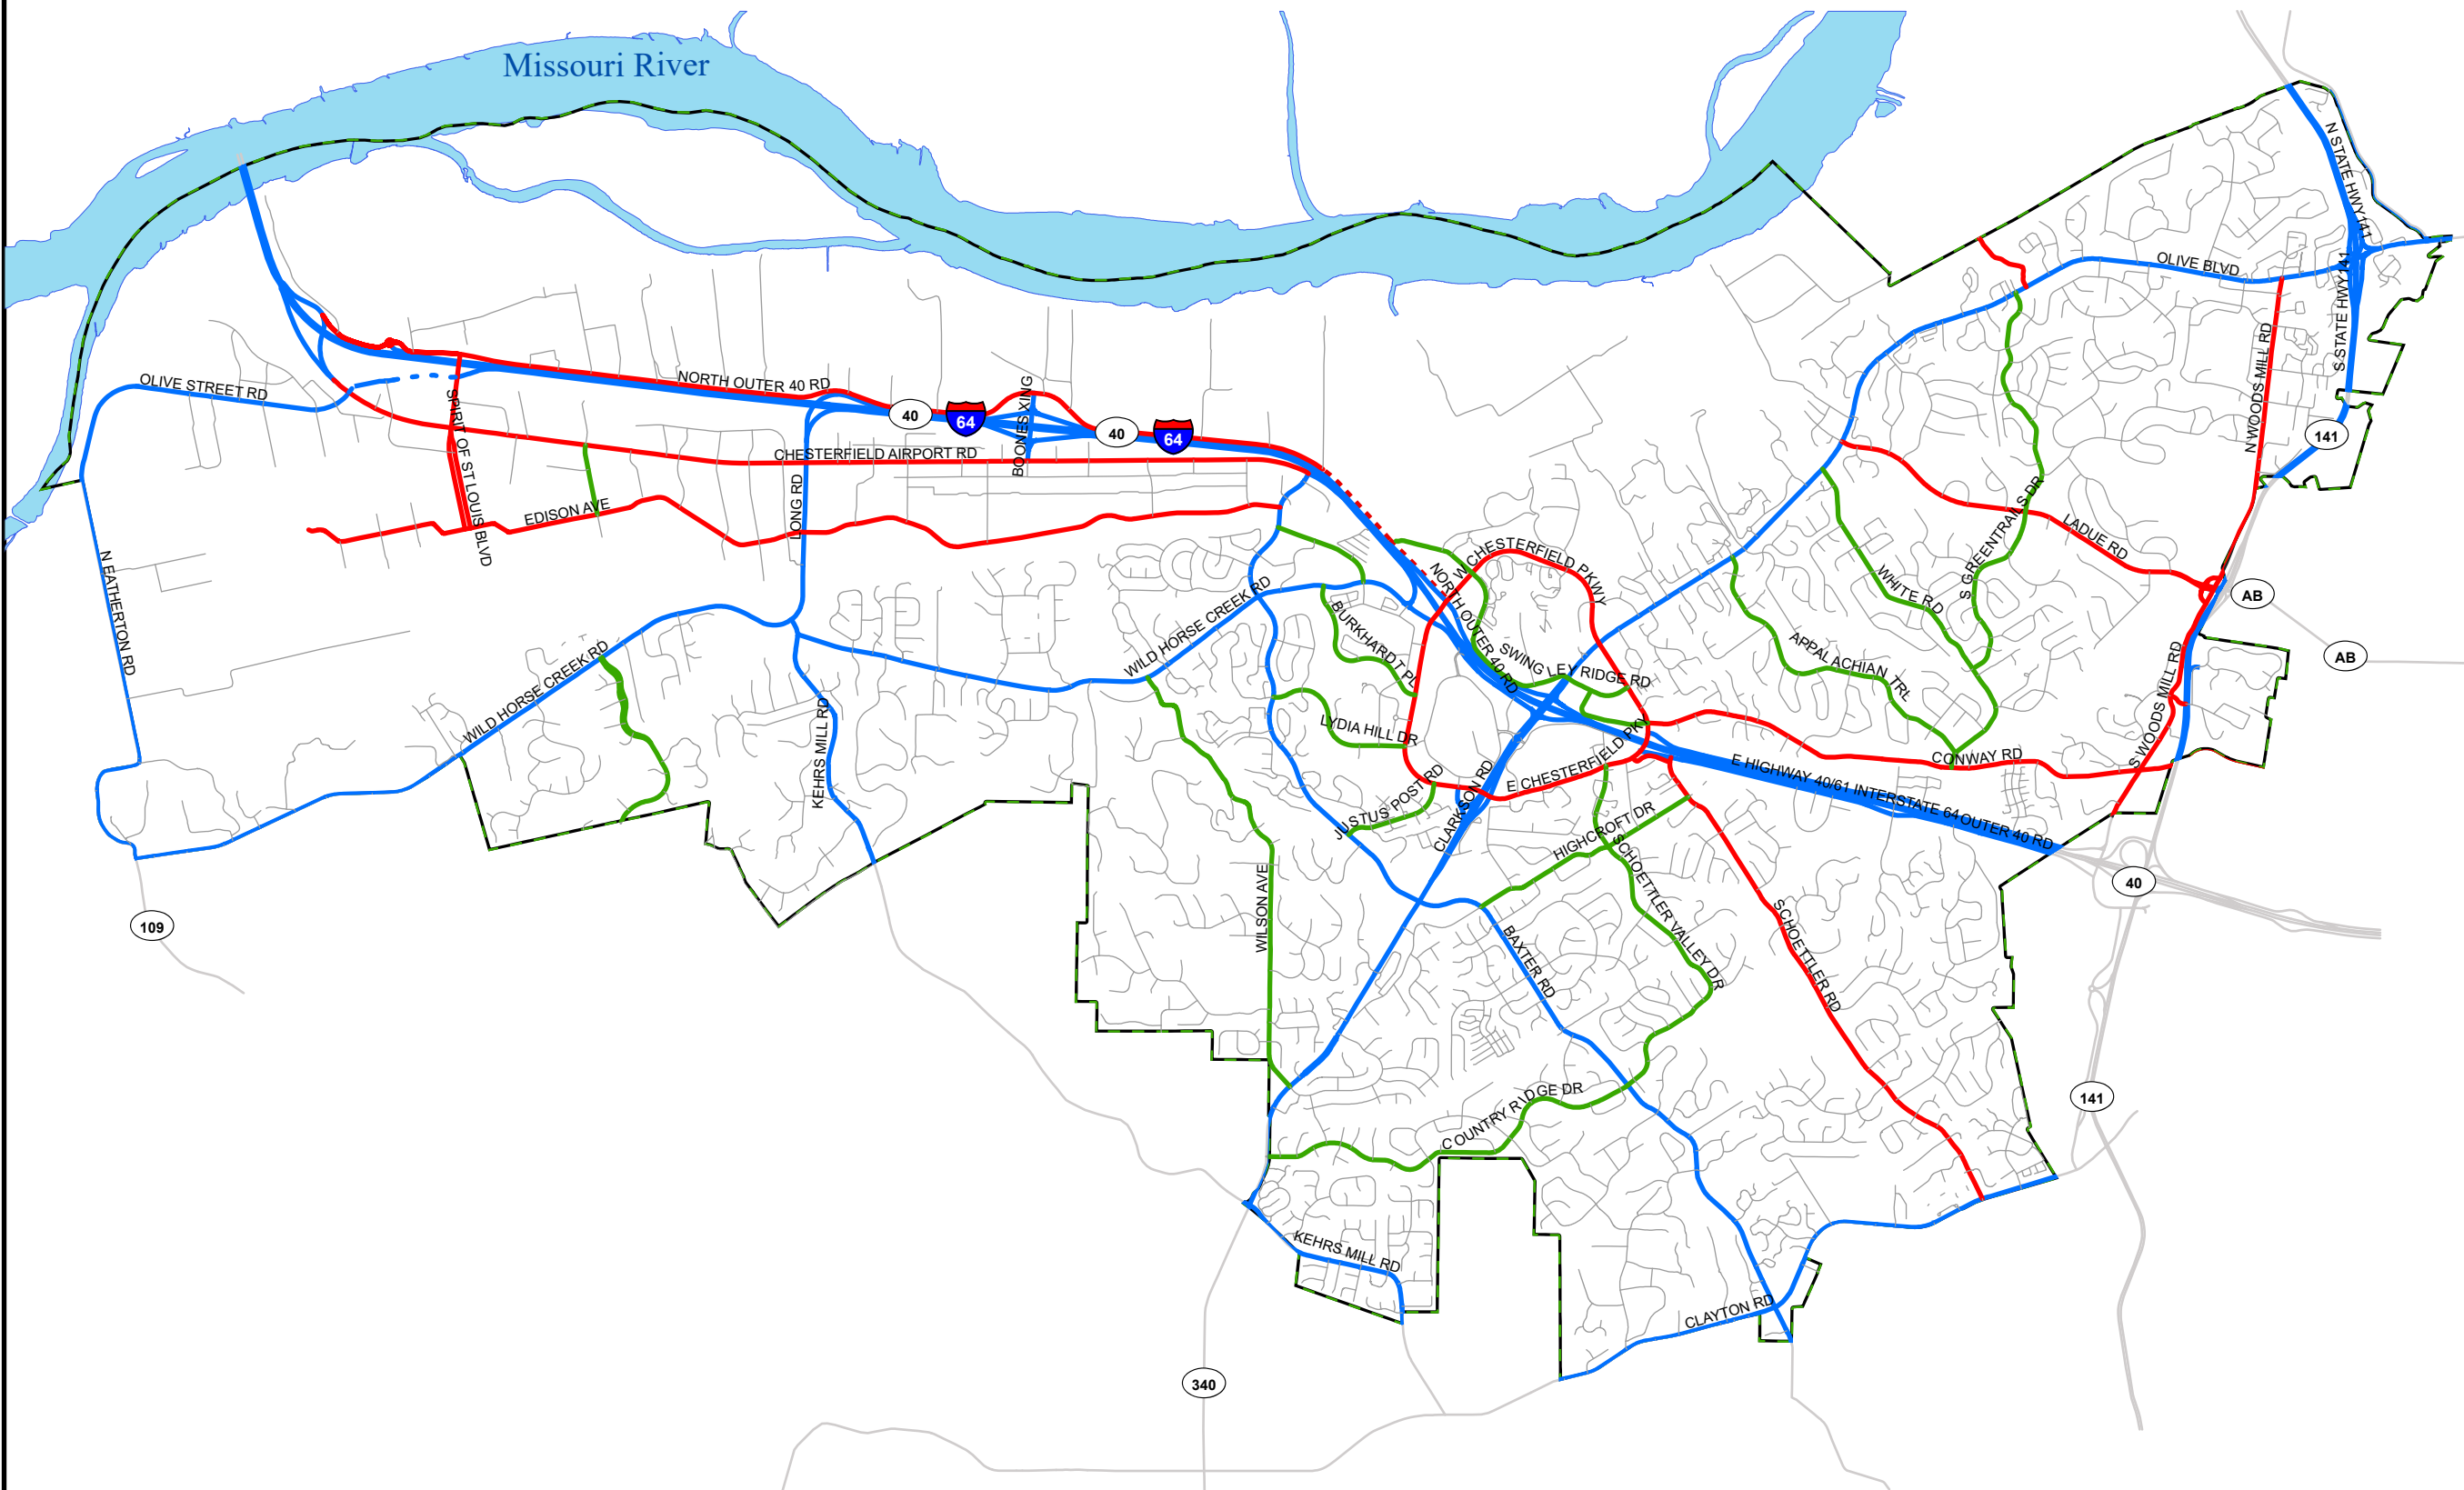

- Major Arterial
- Minor Arterial
- Collector
- Local
- - - Future Major Arterial
- - - Future Minor Arterial
- - - Future Collector
- - - Future Local